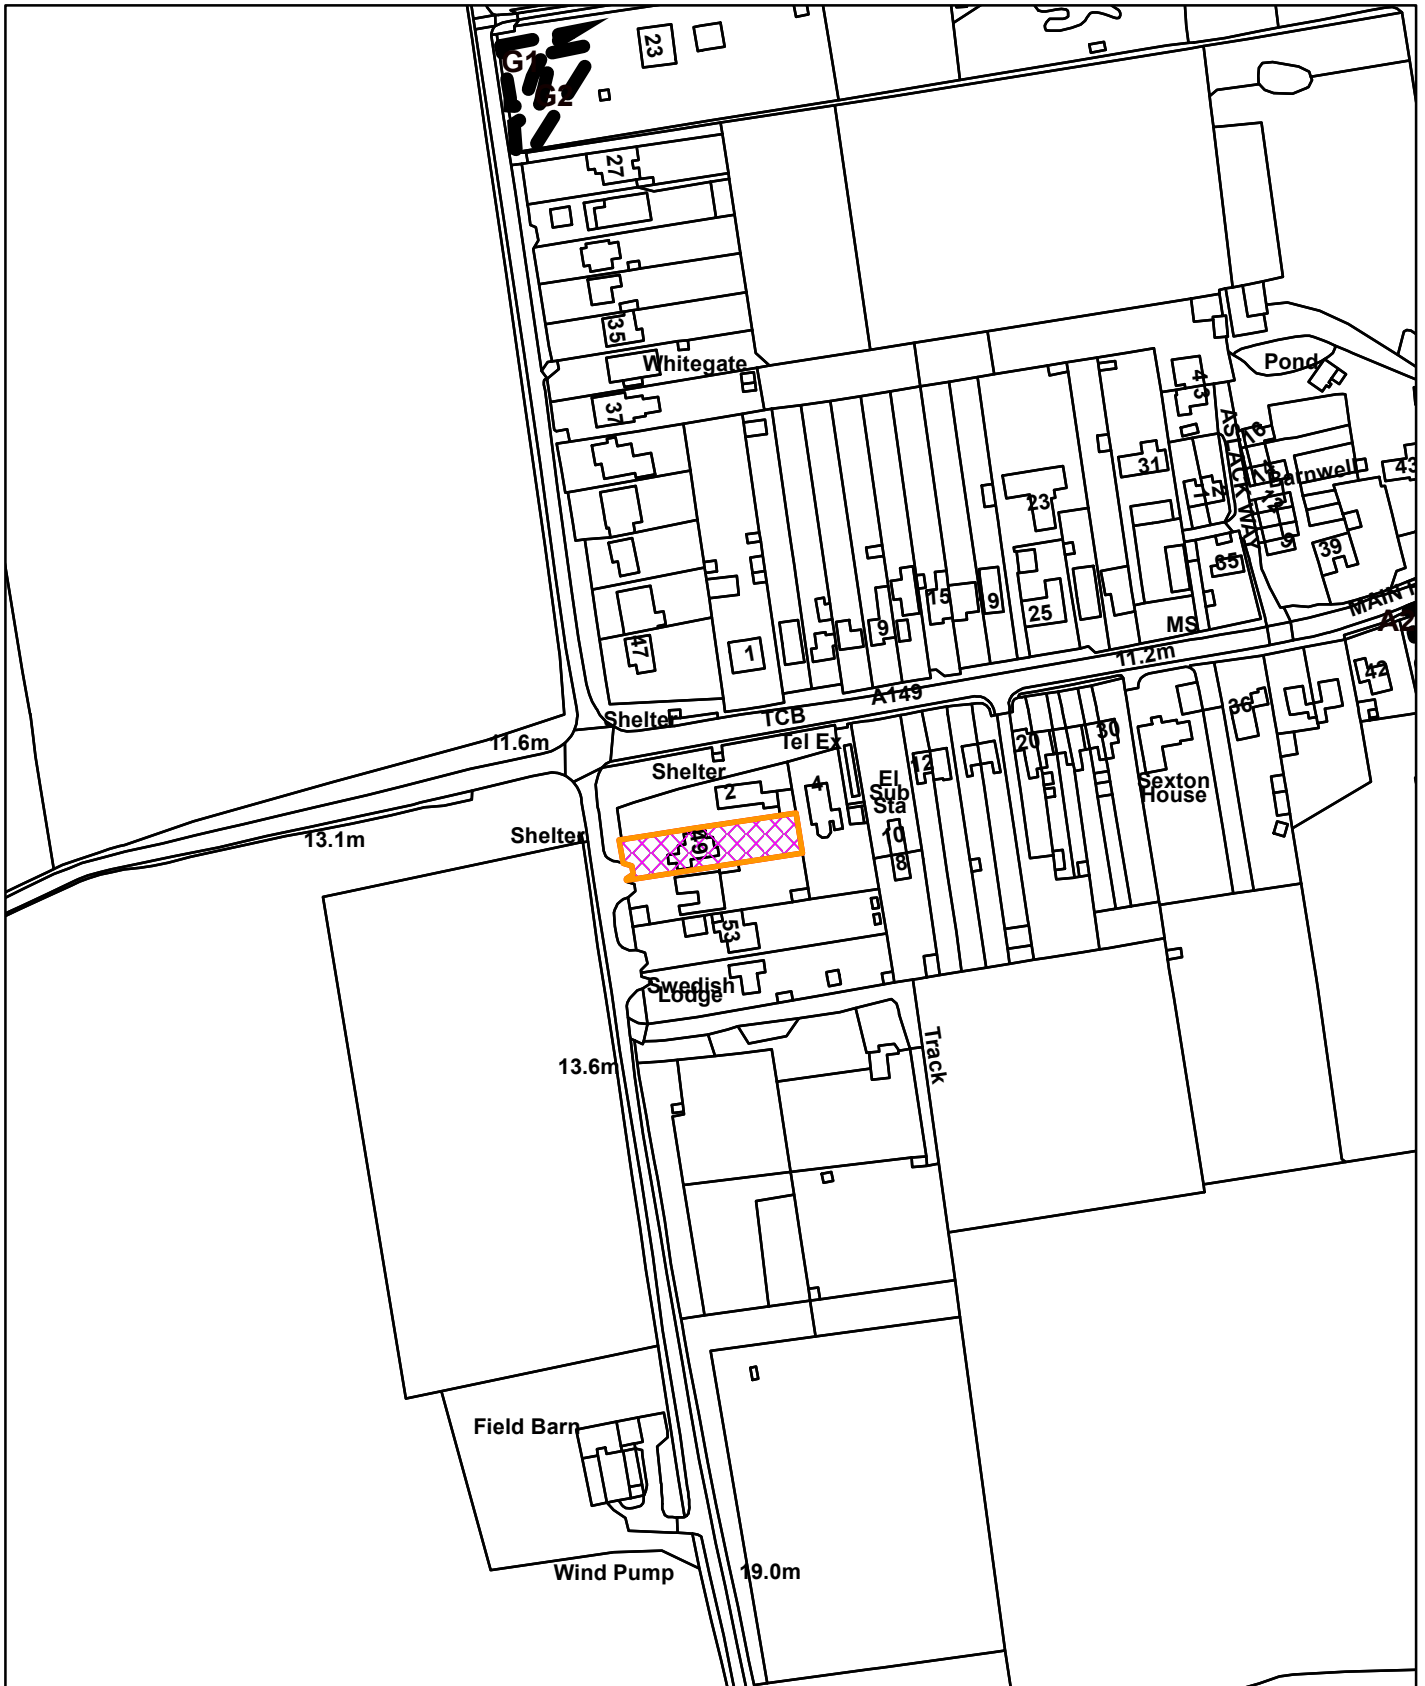

22/02113/F

Terns 49 Peddars Way Holme Next The Sea Norfolk PE36 6LD

© Crown copyright and database rights 2022  
Ordnance Survey 100024314

23/03/2023